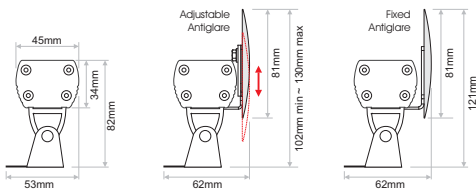

ELEGANT MIDI

Elegant MIDI is in the middle range in performance model of Elegant series, ideal for outdoor and indoor architectural applications. It is unique for wall washing due to the different wall bracket lengths and the maintenance of the pitch between the luminaires. It ensures the highest glare control through antiglare accessory offered as extra. It can also be offered (besides the input cable with IP68 connector offered as standard) with an extra output cable with IP68 connector (except 25-30cm offered in extra version only). It is available upon request in different RAL colours.

L90/B10 50.000h
for monochromatic models

L90/B10 50.000h
for RGB, RGBW, R, G, B models