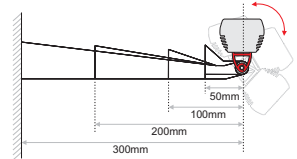

Wall brackets

Fixed 5,10,20,30cm Wall brackets INOX-316 (Set of 2)

ELG.002 5cm Passivated
ELGW002 5cm White RAL9003 mat
ELGB002 5cm Black RAL 9005 mat

ELG.003 10cm Passivated
ELGW003 10cm White RAL9003 mat
ELGB003 10cm Black RAL 9005 mat

ELG.004 20cm Passivated
ELGW004 20cm White RAL9003 mat
ELGB004 20cm Black RAL 9005 mat

ELG.005 30cm Passivated
ELGW005 30cm White RAL9003 mat
ELGB005 30cm Black RAL 9005 mat

(RAL colours as extra upon request)