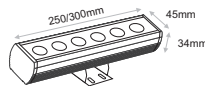

**L90/B10 50.000h**  
for monochromatic models

**L90/B10 50.000h**  
for RGB, RGBW, R, G, B models

ELEGANT MIDI

ELEGANT MIDI 25cm & 30cm

ELEGANT MIDI 25cm & 30cm

Chain connection with input-output cables  
(for 25/30cm only in standard version)

**Lighting management options:**

On-Off/DALI/0..10V/1..10V/DMX512/PHASE CUT/IR/RF/PUSH BUTTON/Bluetooth

**Technical features:**

Installation:	Surface mounted, Wall mounted
LED light source:	High power CREE LEDs
Optics:	Monochrome, Tunable White (1in1), RGB (1in1): 10°, 25°, 45°, 40°x10° (25 & 30cm only available in monochromatic), Tunable white (3in1), RGB (3in1), RGBW (4in1): 25°, 40°x10°
Lengths:	25cm, 30cm, 50cm, 60cm, 100cm, 120cm
No. of LEDs 100, 120cm / 50, 60cm:	Monochrome, Tunable White (1in1), RGB(1in1): 24 leds / 12 leds Tunable White (3in1), RGB (3in1): 72 leds / 36 leds RGBW (4in1): 96 leds / 48 leds
No. of LEDs 25cm & 30cm:	Monochrome: 6 leds
Pitch for 25cm, 50cm, 100cm:	41.65 mm (Pitch is maintained between luminaries)
Pitch for 30cm, 60cm, 120cm:	50 mm (Pitch is maintained between luminaries)
Power supply:	Constant voltage 24VDC
Power:	25cm, 30cm: 10W / 50cm, 60cm: 20W / 100cm, 120cm: 40W
Ingress protection:	IP66
Operation Ambient temperature:	-25°C to +50°C.
Weight 25/30/50/60/100/120cm:	0,55 / 0,65 / 1,10 / 1,28 / 2,00 / 2,34kgs (standard models)