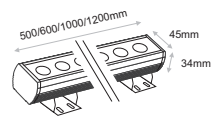

ELEGANT MIDI

Elegant MIDI is in the middle range in performance model of Elegant series, ideal for outdoor and indoor architectural applications. It is unique for wall washing due to the different wall bracket lengths and the maintenance of the pitch between the luminaires. It ensures the highest glare control through antiglare accessory offered as extra. It can also be offered (besides the input cable with IP68 connector offered as standard) with an extra output cable with IP68 connector (except 25-30cm offered in extra version only). It is available upon request in different RAL colours.

L90/B10 50.000h
for monochromatic models

L90/B10 50.000h
for RGB, RGBW, R, G, B models

ELEGANT MIDI